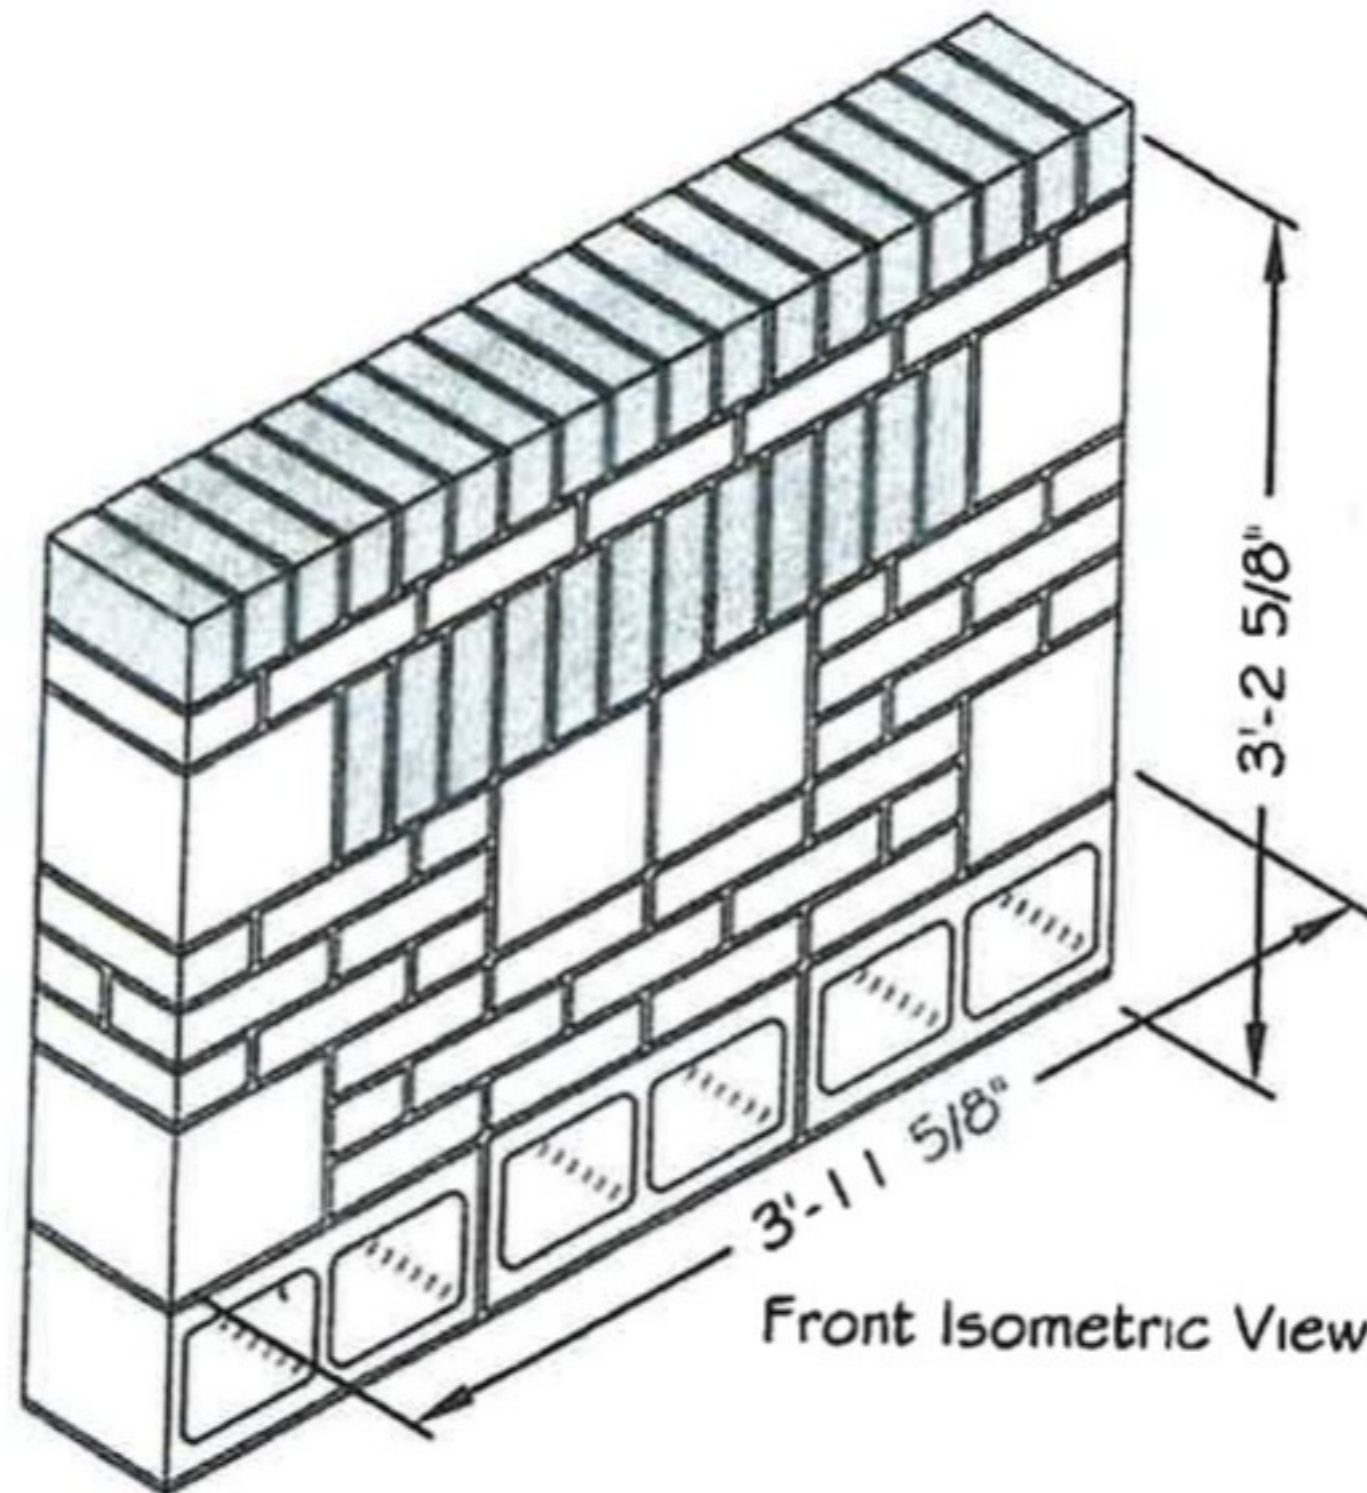

SkillsUSA Maryland  
2026 State Championship  
Masonry Contest Update (posted 4/10/26)

SkillsUSA

MARYLAND

April 18, 2026

Front Isometric View

- 107 - Modular Brick
- 2 - Uncored Modular Brick
- 3 - 8" CMU
- 4 - 8" CMU Halfs
- 2 - 4" CMU Halfs

Back Isometric View